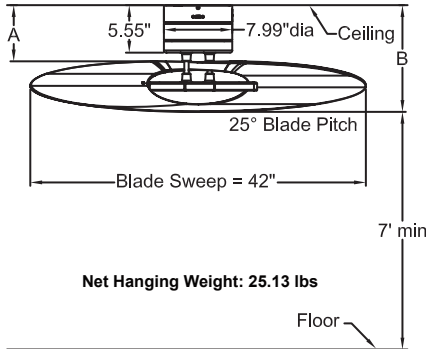

MAREA™

FP8026** Ceiling Fan

	A	B
Fan w/12" downrod	6.56"	12.00"
Fan w/36" downrod	30.19"	36.00"

Available Finishes		
Fan / Housing Assembly		Blades
OB	Oil-rubbed Bronze	Amber Frosted
SN	Satin Nickel	White Frosted

MOTOR SPECS:

153 x 25 motor is designed for optimal performance with this fan.

FAN SPEEDS:

High—111 rpm; Med—82 rpm; Low—50 rpm;

BLADES:

Acrylic Blade included.

CONTROL OPTIONS:

TR33 hand-held remote control is included. Push button remote control has 3 fan speeds and off button. Instructions are provided with each control.

DOWNROD OPTIONS:

Fan comes with 2 sets of double (12" and 36") downrods included. Call technical support for more information.

LOCATION USE:

Fan is rated for dry locations only.

Airflow / Energy Efficiency Info (120V)					
Fan Speed	Max RPM	CFM	CFM / Watts	Amps	Watts
High	111	3151	69	0.41	45.7
Med	82	1914	75	0.35	25.6
Low	50	1135	95	0.26	11.9