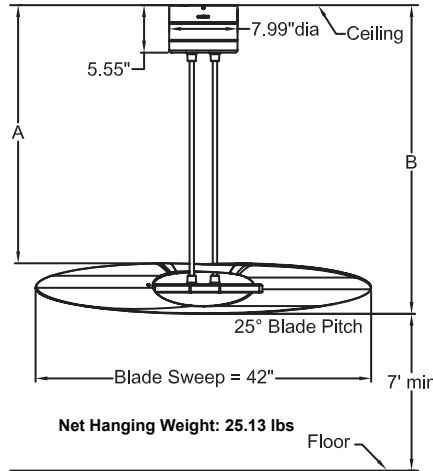

MAREA™

FP8026** Ceiling Fan

	A	B
Fan w/12" downrod	6.56"	12.00"
Fan w/36" downrod	30.19"	36.00"

Available Finishes		
Fan / Housing Assembly		Blades
OB	Oil-rubbed Bronze	Amber Frosted
SN	Satin Nickel	White Frosted

MOTOR SPECS:

153 x 25 motor is designed for optimal performance with this fan.

FAN SPEEDS:

High—111 rpm; Med—82 rpm; Low—50 rpm;

BLADES:

Acrylic Blade included.

CONTROL OPTIONS:

TR33 hand-held remote control is included. Push button remote control has 3 fan speeds and off button. Instructions are provided with each control.

DOWNROD OPTIONS:

Fan comes with 2 sets of double (12" and 36") downrods included. Call technical support for more information.

LOCATION USE:

Fan is rated for dry locations only.

Airflow / Energy Efficiency Info (120V)					
Fan Speed	Max RPM	CFM	CFM / Watts	Amps	Watts
High	111	3151	69	0.41	45.7
Med	82	1914	75	0.35	25.6
Low	50	1135	95	0.26	11.9