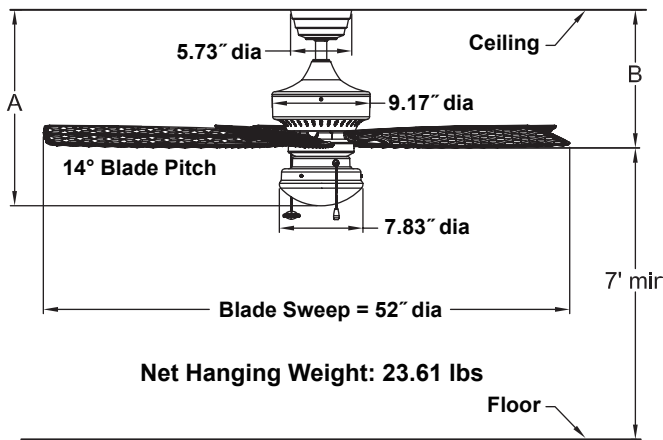

CANCUN™

FP8016OB

52" Wet Location Fan

	A	B
Fan w/4.5" downrod	18.36"	12.95"
Fan w/12" downrod	25.86"	20.45"
Fan w/18" downrod	31.86"	26.45"
Fan w/24" downrod	37.86"	32.45"
Fan w/36" downrod	49.86"	44.45"
Fan w/48" downrod	61.86"	56.45"
Fan w/60" downrod	73.86"	68.45"
Fan w/72" downrod	85.86"	80.45"

**MOTOR SPECS:**

188 x 25 motor is designed for optimal performance with this fan.

**BLADE SETS:**

A set of five 22" wet location rated all-weather antique woven bamboo finish blades is included.

**CONTROL OPTIONS:**