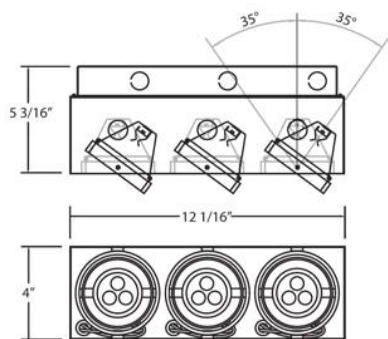

Project Information

Job Name: _____ Date: _____ Type: _____
Comments: _____