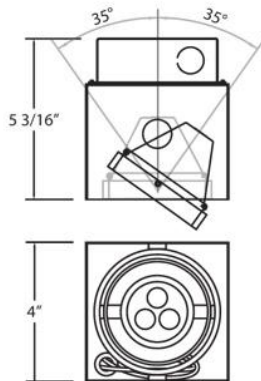

Project Information

Job Name: _____ Date: _____ Type: _____

Comments: _____