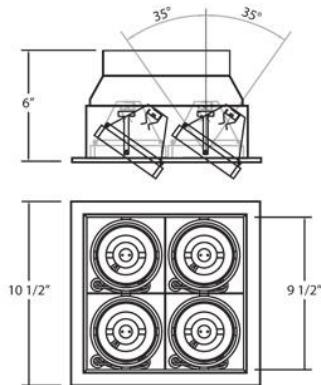

Project Information

Job Name: _____ Date: _____ Type: _____
Comments: _____