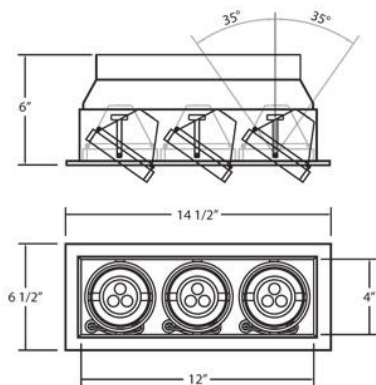

Project Information

Job Name: _____ Date: _____ Type: _____
Comments: _____