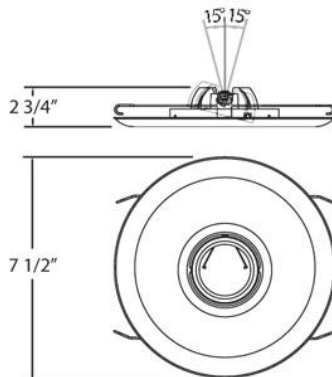

Project Information

Job Name: _____ Date: _____ Type: _____
Comments: _____