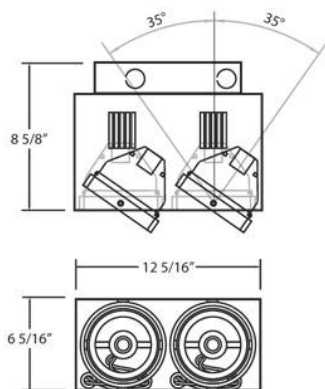

2LT, TRIMLESS MULTIPLE RECESSED, PAR30

Product Specifications

Collection:	Illuminations
Item No.:	TE222-01
Height:	8.62"
Width:	6.31"
Length:	12.83"
Est. Shipping Weight:	9.19 lbs
No. of Bulbs:	2
Bulb Wattage:	75 watts
Bulb Type:	PAR30 🔊
Bulb Base:	E26
Bulb Voltage:	120 volts

Options Available

ITEM CODE	FINISH	SHADE
TE222-01	black	n/a
TE222-02	white	n/a

Colour / Shades Available

FINISH	SHADE
black	 n/a
white	 n/a

Recessed multi-light fixture series. Designed for remodel applications but also suitable for new construction applications. Adjustable 35° on both axis for aiming in any direction. Invisible trim with plaster frame.