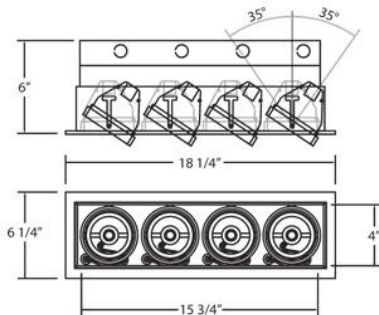

### Product Specifications

Collection:	Fundamentals
Item No.:	TE164A-22
Height:	6"
Width:	6.25"
Length:	18.25"
Est. Shipping Weight:	8.03 lbs
No. of Bulbs:	4
Bulb Wattage:	50 watts
Bulb Type:	PAR20 
Bulb Base:	E26
Bulb Voltage:	120 volts

### Colour / Shades Available

FINISH	SHADE
white	 white
black	 white
black	 platinum
black	 black

Recessed multi-light fixture series. Designed for remodel applications but also suitable for new construction applications. Adjustable 35° on both axis for aiming in any direction. Cast metal outer trim ring with beveled profile.