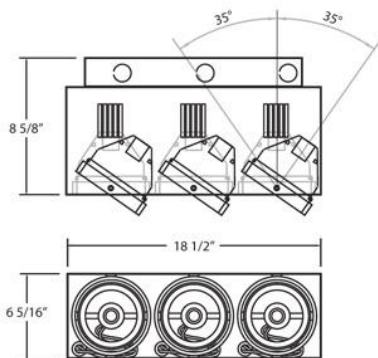

3LT, TRIMLESS MULTIPLE RECESSED, PAR30

Product Specifications

Collection:	Illuminations
Item No.:	TE223-01
Height:	8.62"
Width:	6.31"
Length:	18.5"
Est. Shipping Weight:	6.33 lbs
No. of Bulbs:	3
Bulb Wattage:	75 watts
Bulb Type:	PAR30 🔊
Bulb Base:	E26
Bulb Voltage:	120 volts

Options Available

ITEM CODE	FINISH	SHADE
TE223-01	black	n/a
TE223-02	white	n/a

Colour / Shades Available

FINISH	SHADE
black	 n/a
white	 n/a

Recessed multi-light fixture series. Designed for remodel applications but also suitable for new construction applications. Adjustable 35° on both axis for aiming in any direction. Invisible trim with plaster frame.