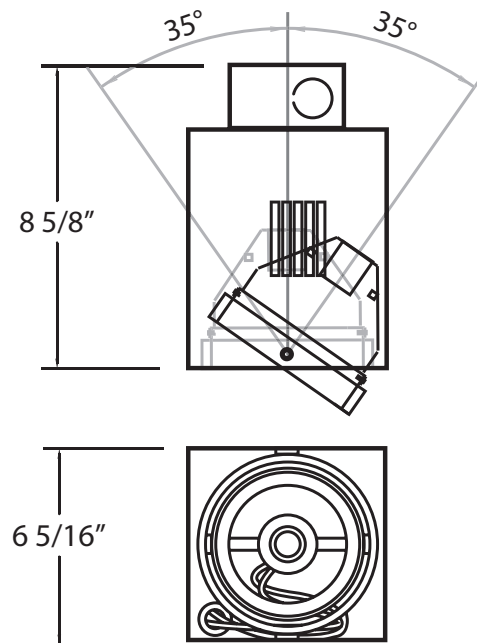

MULTIPLE TRIMLESS RECESSED- PAR30/120V

Available Options:

-01 Black

-02 White

TE221

Available Housing (Sold Separately):

24067-010 - New Construction Plate

24087-018 - Insulated Ceiling Box

Fixture	Model #	Application	Vertical Adjustment	Cut Hole	Length	Width	Height	Lamping / Wattage
	TE221	Remodel (Non IC)	0°-35°	6 1/2" X 6 1/2"	6 5/16"	6 5/16"	8 5/8"	1 X 75W PAR30 120V (LAMPS NOT INCLUDED)

Housing	Model #	Application	Cut Hole	Length	Width	Height
	24067-010	NEW CONSTRUCTION PLATE	6 1/2" X 6 1/2"	11 1/4"	11 1/4"	1 3/8"
	24087-018	INSULATED CEILING BOX	6 1/2" X 6 1/2"	12 3/4"	12 3/4"	11 1/2"