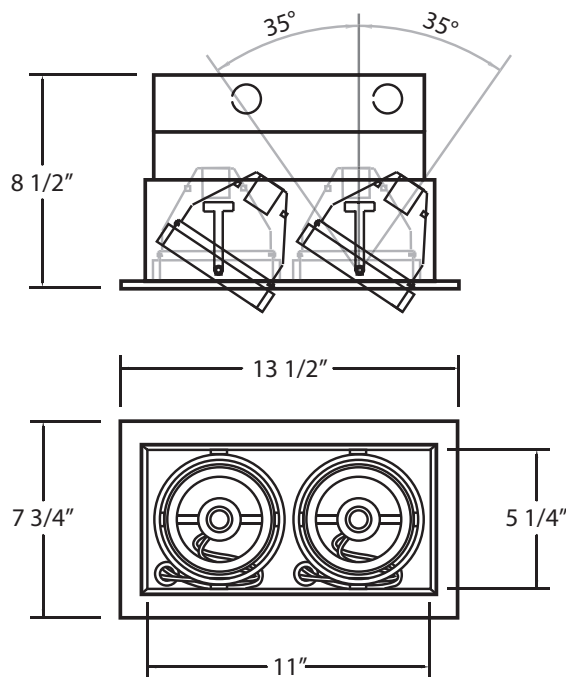

TE132

Available Options:

-01 Black/Black

-02 White/Black

-22 White/White

-0N Platinum/Black

Available Housing (Sold Separately):

24058-018 - New Construction Plate

24078-016- Insulated Ceiling Box

Fixture	Model #	Application	Vertical Adjustment	Cut Hole	Length	Width	Height	Lamping / Wattage
	TE132	Remodel (Non IC)	0°-35°	12 1/2" x 6 3/4"	13 1/2"	7 3/4"	8 1/2"	2 X 75W PAR30 120V (LAMPS NOT INCLUDED)

Housing	Model #	Application	Cut Hole	Length	Width	Height
	24058-018	NEW CONSTRUCTION PLATE	12 1/2" x 6 3/4"	17 1/2"	11 1/4"	1 3/8"
	24078-016	INSULATED CEILING BOX	12 1/2" x 6 3/4"	20 1/4"	12 3/4"	11 1/2"