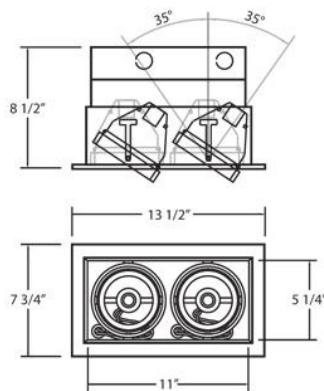

Project Information

Job Name: _____ Date: _____ Type: _____
Comments: _____