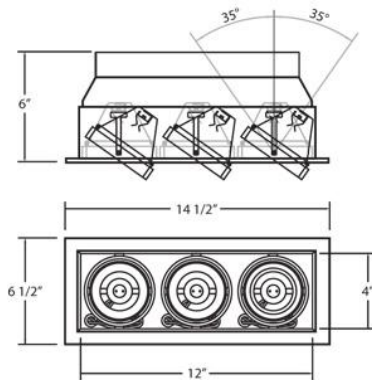

3LT, MULTIPLE RECESSED, MR16, W/TRANSFORMER

Product Specifications

Collection:	Fundamentals
Item No.:	TE113TR-22
Height:	6"
Width:	6.5"
Length:	14.5"
Est. Shipping Weight:	7.77 lbs
No. of Bulbs:	3
Bulb Wattage:	50 watts
Bulb Type:	MR16/C
Bulb Base:	GU5.3
Bulb Voltage:	12 volts

Recessed multi-light fixture series. Designed for remodel applications but also suitable for new construction applications. Adjustable 35° on both axis for aiming in any direction. Cast metal outer trim ring with beveled profile.