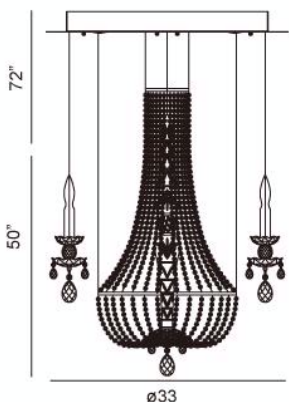

OPERA , 6-LIGHT CHANDELIER

Product Specifications

Collection:	Illuminations
Model No.:	20423
Height:	50"
Chain / Cord Length:	72"
Diameter:	33"
Est. Shipping Weight:	74.8 lbs
No. of Bulbs:	6
Bulb Wattage:	50 watts
Bulb Type:	GU10
Bulb Base:	GU10
Bulb Voltage:	120 volts

Options Available

ITEM CODE	FINISH	SHADE
20423-018	chrome	smoke & clear crystal

Colour / Shades Available

FINISH	SHADE
chrome	smoke & clear crystal

Project Information

Job Name: _____ Date: _____ Type: _____
Comments: _____