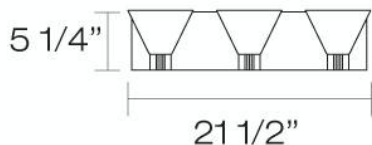

 7 3/4"

### Product Specifications

Collection:	Illuminations
Model No.:	19429
Height:	5.25"
Extension:	7.75"
Length:	21.5"
Est. Shipping Weight:	6.534 lbs
No. of Bulbs:	3
Bulb Wattage:	60 watts
Bulb Type:	B10 
Bulb Base:	E12
Bulb Voltage:	120 volts