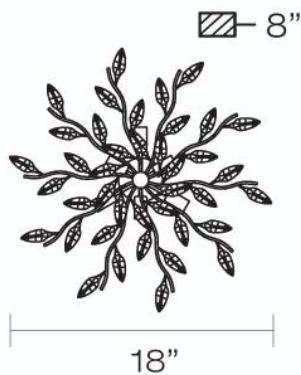

FELINA , 4-LIGHT FLUSHMOUNT

Product Specifications

Collection:	Illuminations
Model No.:	19382
Height:	8.25"
Diameter:	18"
Est. Shipping Weight:	7.194 lbs
No. of Bulbs:	4
Bulb Wattage:	40 watts
Bulb Type:	B10 
Bulb Base:	E12
Bulb Voltage:	120 volts

Options Available

ITEM CODE	FINISH	SHADE
19382-012	chrome	clear crystal

Colour / Shades Available

FINISH	SHADE
chrome <input type="radio"/>	clear crystal <input checked="" type="radio"/>

Boughs of leaflet crystals spiral exquisitely from a central pin. The soft scattering of light provides a tactile yet cerebral ambiance that invites the soothing and tranquil patterns of nature indoors.