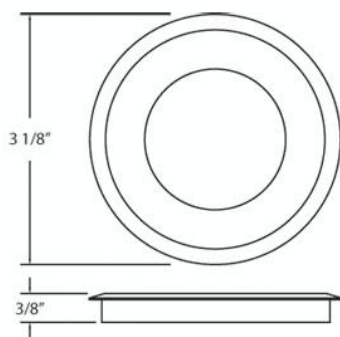

Project Information

Job Name: _____ Date: _____ Type: _____
Comments: _____