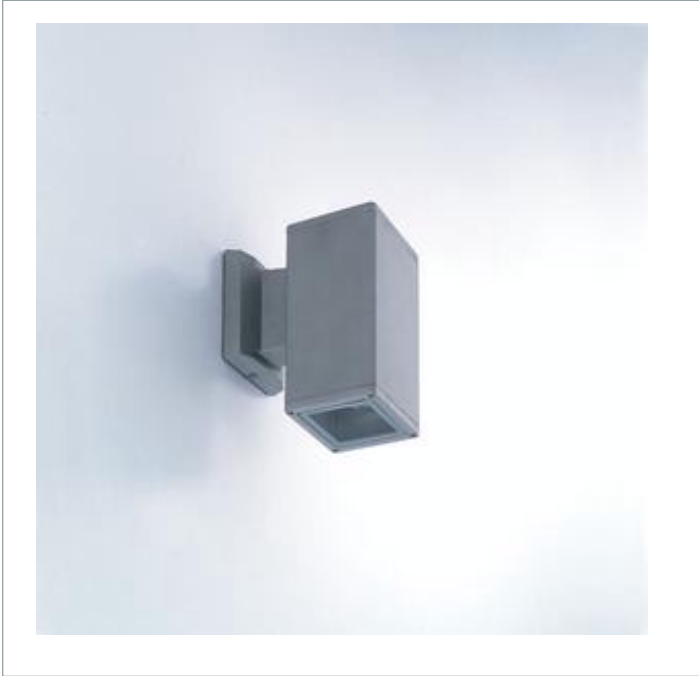

✉ 33 West Beaver Creek Road Richmond Hill
 Ontario Canada L4B 1L8
 ☎ 800.660.5391
 📠 800.660.5390
 📧 info@eurofase.com
 🌐 www.eurofase.com

DOWNLIGHT , 1-LIGHT GU10 SQUARE EXTERIOR WALL SCONCE

Product Specifications

Collection: Illuminations
 Model No.: 19207
 Height: 5.88"
 Width: 3.37"
 Length: 7"
 Est. Shipping Weight: 3.666665 lbs
 No. of Bulbs: 1
 Bulb Wattage: 50 watts
 Bulb Type: ES53
 Bulb Base: GU10
 Bulb Voltage: 120 volts

Options Available

ITEM CODE	FINISH	SHADE
19207-018	grey	n/a

Colour / Shades Available

FINISH	SHADE
grey	n/a

Square wall light for down-lighting. Exterior grade. Cast aluminum construction with powder coat paint. Clear glass lens, unit is completely enclosed.