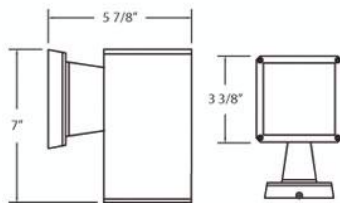

Collection: Illuminations
 Model No.: 19207
 Height: 5.88"
 Width: 3.37"
 Length: 7"
 Est. Shipping Weight: 3.666665 lbs
 No. of Bulbs: 1
 Bulb Wattage: 50 watts
 Bulb Type: ES53
 Bulb Base: GU10
 Bulb Voltage: 120 volts

Options Available

ITEM CODE	FINISH	SHADE
19207-018	grey	n/a

Colour / Shades Available

FINISH	SHADE
grey	n/a

Square wall light for down-lighting. Exterior grade. Cast aluminum construction with powder coat paint. Clear glass lens, unit is completely enclosed.