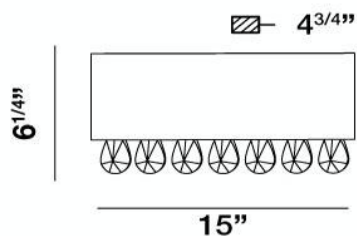

Project Information

Job Name: _____ Date: _____ Type: _____
Comments: _____