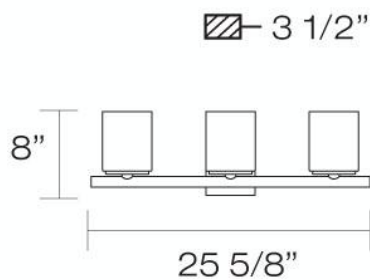

Project Information

Job Name: _____ Date: _____ Type: _____
Comments: _____