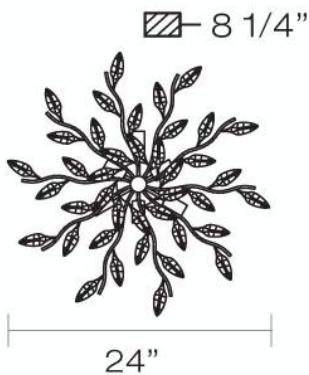

FELINA , 10-LIGHT FLUSHMOUNT

Product Specifications

Collection:	Illuminations
Model No.:	19383
Height:	8.25"
Diameter:	24"
Est. Shipping Weight:	11.968 lbs
No. of Bulbs:	10
Bulb Wattage:	40 watts
Bulb Type:	B10 
Bulb Base:	E12
Bulb Voltage:	120 volts

Options Available

ITEM CODE	FINISH	SHADE
19383-019	chrome	clear crystal

Colour / Shades Available

FINISH	SHADE
chrome <input type="radio"/>	clear crystal <input checked="" type="radio"/>

Boughs of leaflet crystals spiral exquisitely from a central pin. The soft scattering of light provides a tactile yet cerebral ambiance that invites the soothing and tranquil patterns of nature indoors.