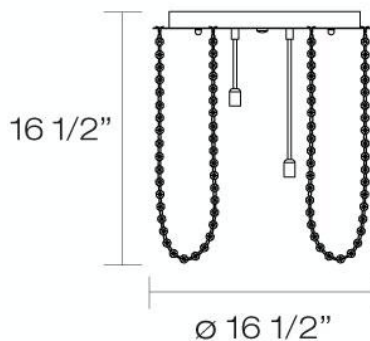

Project Information

Job Name: _____ Date: _____ Type: _____
Comments: _____