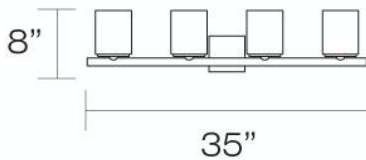

ILLUMINATIONS

Project Information

Job Name: _____ Date: _____ Type: _____
Comments: _____