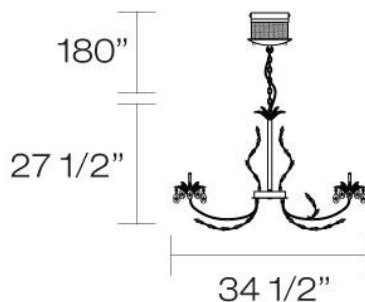

✉ 33 West Beaver Creek Road Richmond Hill
Ontario Canada L4B 1L8
☎ 800.660.5391
📠 800.660.5390
✉ info@eurofase.com
🌐 www.eurofase.com

GISELLE , 12-LIGHT CHANDELIER

Product Specifications

Collection: Illuminations
Model No.: 19394
Height: 27.5"
Chain / Cord Length: 180"
Diameter: 34.5"
Est. Shipping Weight: 43.714 lbs
No. of Bulbs: 12 Inc.
Bulb Wattage: 20 watts
Bulb Type: JC 
Bulb Base: G4
Bulb Voltage: 12 volts

Options Available

ITEM CODE	FINISH	SHADE
19394-015	chrome	clear crystal

Colour / Shades Available

FINISH	SHADE
chrome	<input checked="" type="radio"/> clear crystal

Celestially inspired, the airy nature of these chandeliers are an elegant inception of ethereal beauty. The lithe arms create an uplifting illumination that sparkles with delicately cut crystals and brilliant lighting.