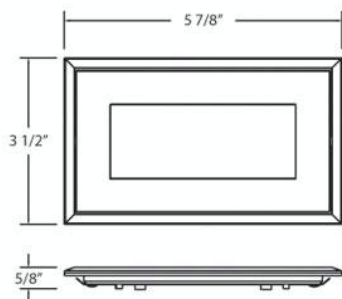

Project Information

Job Name: _____ Date: _____ Type: _____
Comments: _____