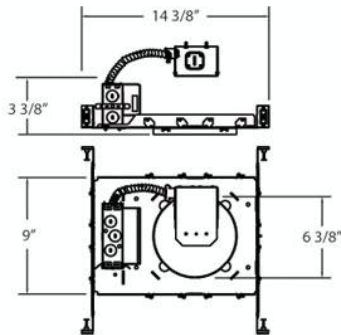

Project Information

Job Name: _____ Date: _____ Type: _____
Comments: _____