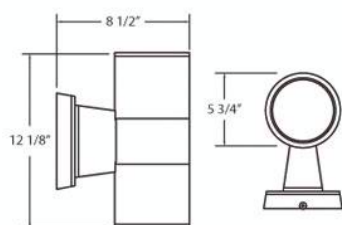

Collection: Illuminations
 Model No.: 19204
 Height: 12.12"
 Width: 8.5"
 Diameter: 5.75"
 Est. Shipping Weight: 4.95 lbs
 No. of Bulbs: 2
 Bulb Wattage: 75 watts
 Bulb Type: PAR30 🔊
 Bulb Base: E26
 Bulb Voltage: 120 volts

Options Available

ITEM CODE	FINISH	SHADE
19204-017	grey	n/a

Colour / Shades Available

FINISH	SHADE
grey	n/a

Cylinder wall light for up-and-down lighting. Exterior grade. Cast aluminum construction with powder coat paint. Clear glass lens, unit is completely enclosed.