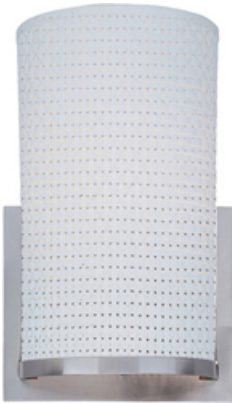

Product Specifications for E95184-100SN

Job Name:	Job Type:
Quantity:	Comments:

E95184-100SN
Elements 1-Light Wall Sconce

Finish
Satin Nickel

Glass/Shade

Product Category
Wall Sconce

Lamping

Number of Bulb(s)	1
Light Type	Fluorescent
Bulb Type	GU24
Max Bulb Wattage	18
Max Fixture Wattage	18
Rated Life	±10,000 Hours
Rated Lumens	±1,355
Color Temp	±2,700 K
Bulb(s) Included	Yes
Light Up/Down	N/A
Beam Spread	N/A
CRI	N/A
Photo Cell Included	N/A
Ballast/Driver/Transformer	No
Dimmable	No

Measurements

Width	7.25"
Height	11.00"
Length	N/A
Extension	4.00"
Back Plate Width	N/A
Back Plate Height	N/A
HCO	N/A
Min Overall Height	N/A
Max Overall Height	N/A
Hanging Weight	2.69 lb(s)
Height Adjustable	N/A
Slope	N/A
Chain Length	N/A
Wire Length	N/A
Canopy Width	N/A
Canopy Height	N/A
Canopy Length	N/A