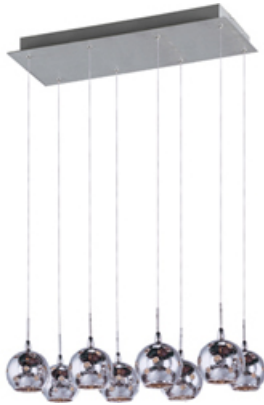

Product Specifications for E20107-81

Job Name:	Job Type:
Quantity:	Comments:

**E20107-81**  
**Starburst 8-Light Pendant**

**Finish**  
Satin Nickel / Polished Chrome

**Glass/Shade**  
Mirror Chrome

**Product Category**

**Lamping**

Number of Bulb(s)	8
Light Type	Xenon
Bulb Type	12V G4
Max Bulb Wattage	20
Max Fixture Wattage	160
Rated Life	±2,000 Hours
Rated Lumens	±2,560
Color Temp	±2,900 K
Bulb(s) Included	Yes
Light Up/Down	N/A
Beam Spread	N/A
CRI	N/A
Photo Cell Included	N/A
Ballast/Driver/Transformer	Yes
Dimmable	Low-Voltage

**Measurements**

Width	23.50"
Height	6.00"
Length	N/A
Extension	N/A
Back Plate Width	N/A
Back Plate Height	N/A
HCO	N/A
Min Overall Height	N/A
Max Overall Height	125.00"
Hanging Weight	N/A
Height Adjustable	Yes
Slope	120°
Chain Length	N/A
Wire Length	118.00"
Canopy Width	N/A
Canopy Height	N/A
Canopy Length	N/A