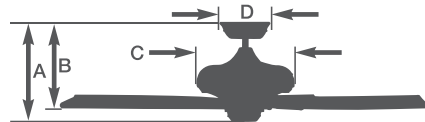

A: 16.5" B: 11.5" C: 12.3" D: 6.5"

moving air in style.®