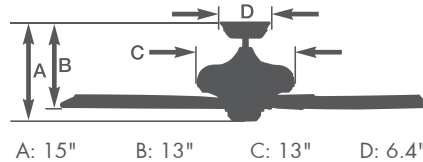

Highgrove - CF990

CF990BS - Brushed Steel Housing, Dark Mahogany Blades, Opal Matte Glass

CF990VNB - Venetian Bronze Housing, Walnut Blades, Vintage Cream Glass

- 52" blade span
- Integrated light fixture uses two 50-watt halogen-mini candelabra bulbs (included)
- AL100 adaptable
- 4.5" downrod included
- Five Blades
- Ships to Canada

SW400
Remote Control
with Receiver

Energy Information at High Speed		
Airflow	Electricity Use	Airflow Efficiency
5116	62.5	81.9
<small>Cubic Feet Per Minute</small>	<small>Watts (Excludes Lights)</small>	<small>Cubic Feet Per Minute Per Watt</small>