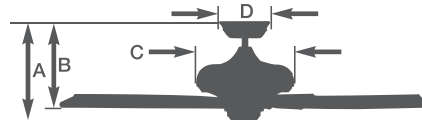

- 52" blade span
- Light fixture adaptable
- Five Reversible Blades
- Ships to Canada

SW46 Wall Control

Energy Information at High Speed		
Airflow	Electricity Use	Airflow Efficiency
5145	64	80
<small>Cubic Feet Per Minute</small>	<small>Watts (Excludes Lights)</small>	<small>Cubic Feet Per Minute Per Watt</small>