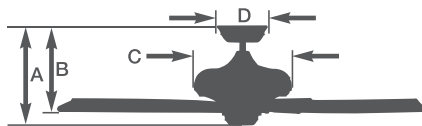

A: 12.0" B: 10.0" C: 12.0" D: 7.0"

moving air in style.