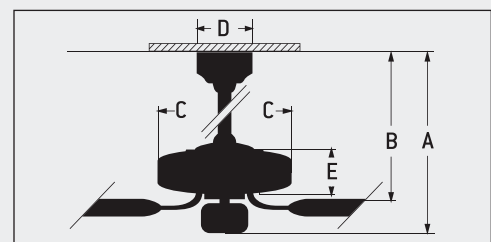

CEILING DROP DIMENSIONS

A: 6" DR - 15"
B: 6" DR - 14"
C: 11.22"
D: 6.61"
E: 7.25"
*DR=Downrod

"Compare: 49" to 60" ceiling fans have airflow efficiencies ranging from approximately 51 to 176 cubic feet per minute per watt at high speed."