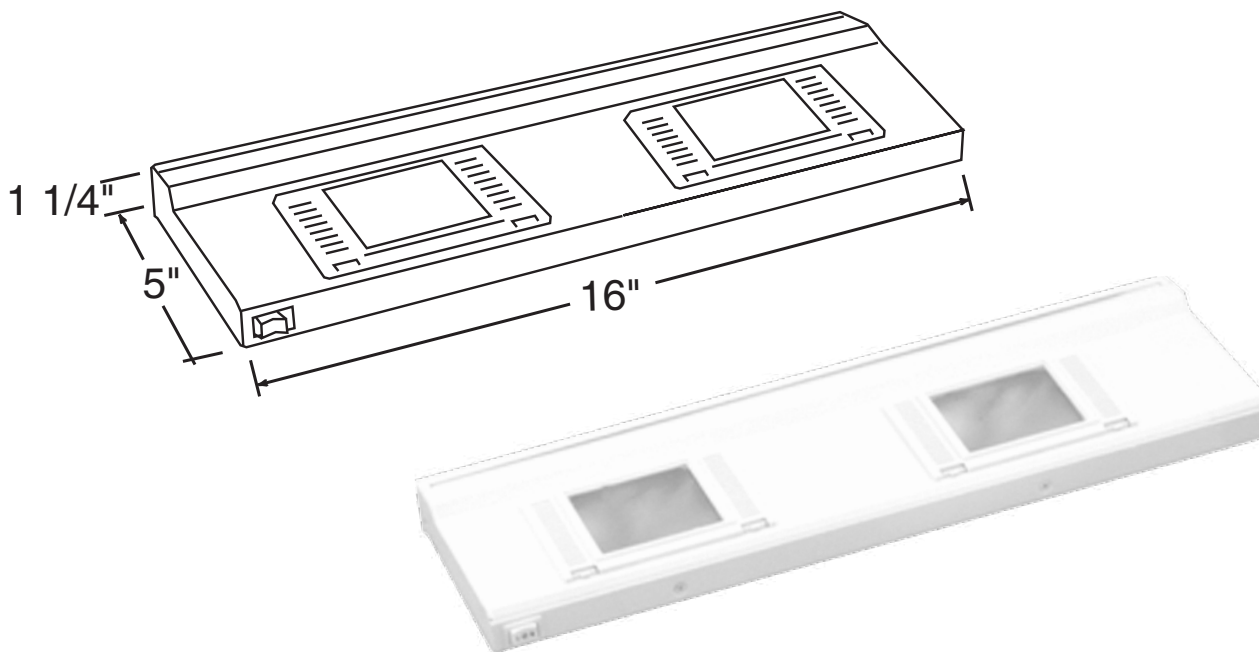

EUC42B EUC42W

Miniature Halogen
Undercabinet

PROJECT INFORMATION:

Project Name: _____

Fixture Type: _____

Date: _____

DIMENSIONS

PRODUCT SPECIFICATIONS

(2) 35W 120V JCD G8 Lamps Included.
Dimmable with regular diffuser and includes
2-level ON/OFF switch. U.L. and C.U.L. Listed

CATALOG NUMBER

Example: EUC42B
EUC42W