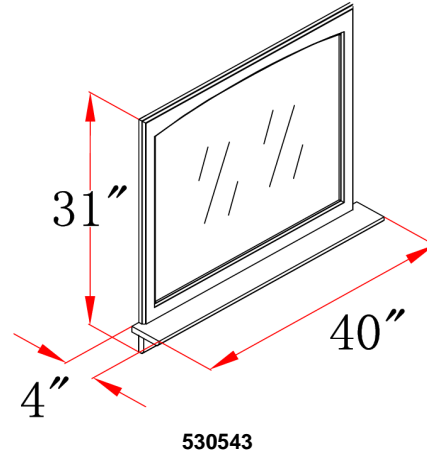

Richland Mirror

Specifications

- Fully assembled
- Solid oak frame
- 1 shelf
- Durable water-resistant finish

Dimensions

Warranty & Compliances

Warranty Limited 1 year warranty
California 93120 Compliant

Order Codes & Finishes/Colors

26" w x 4" d x 31" h 530634
38" w x 4" d x 31" h 530543

Type:
Job:
Order Code:
Approvals:

Design House reserves the right to make changes in materials, specifications & models at any time. Design House also reserves the right to discontinue product without notice or obligation.