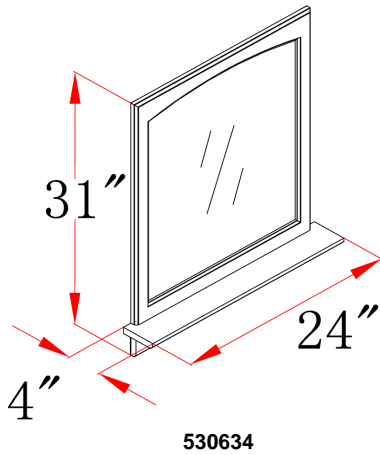

Richland Mirror

Specifications

- Fully assembled
- Solid oak frame
- 1 shelf
- Durable water-resistant finish

Dimensions

Warranty & Compliances

Warranty Limited 1 year warranty
California 93120 Compliant

Order Codes & Finishes/Colors

26" w x 4" d x 31" h 530634
38" w x 4" d x 31" h 530543

Type:
Job:
Order Code:
Approvals:

Design House reserves the right to make changes in materials, specifications & models at any time. Design House also reserves the right to discontinue product without notice or obligation.