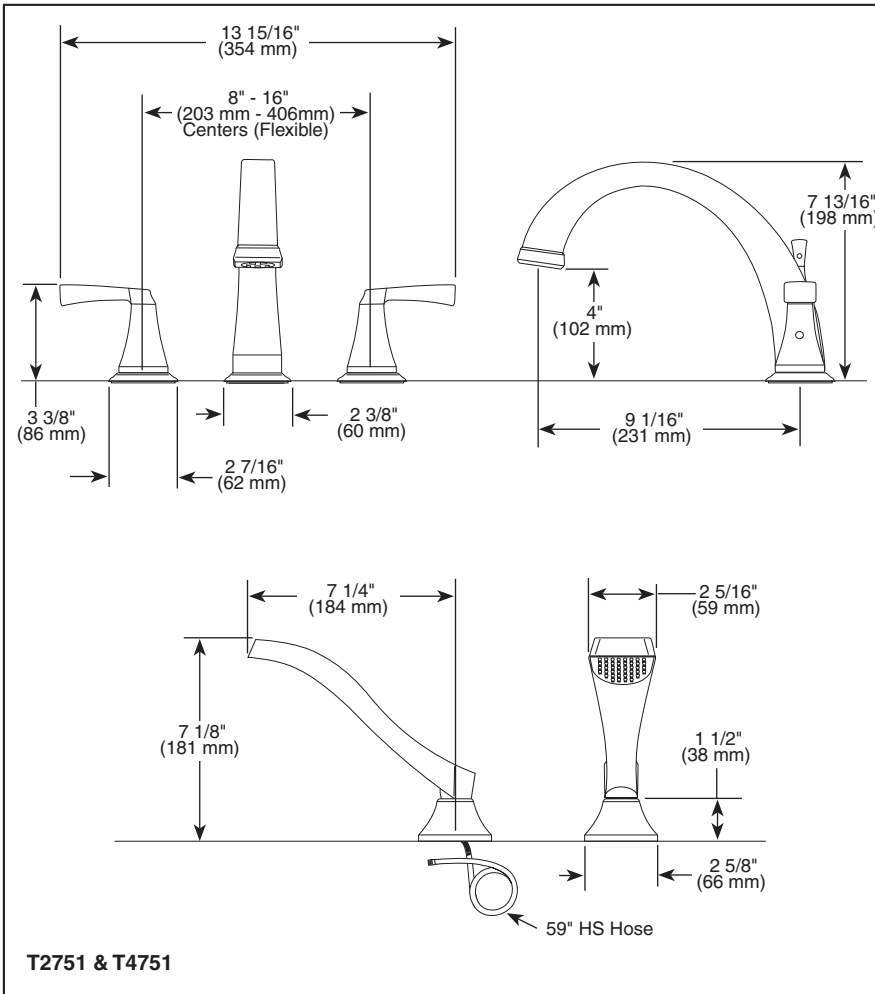

Submitted Model No.: _____
 Specific Features: _____

ROMAN TUB/WHIRLPOOL FAUCET TRIM

- Dryden™ Bath Collection
- Three Hole Installation (T2751 Series)
- Four Hole Installation (T4751 Series)
- Rough-In Kit Must Also be Ordered to Complete Installation (R4707 for four hole and R2707 for three hole)

STANDARD SPECIFICATIONS:

- Trim Only for two handle Roman Tub faucet for concealed mounting.
- 9 1/16" (231 mm) long, 7 13/16" (198 mm) high slip-on rigid spout.
- Temperature and volume controlled with handles.
- Rough-In kit must also be ordered to complete installation (R4707 for four hole and R2707 for three hole). There are separate specification sheets on each rough-in kit if more details are required.
- Handshower includes double check valves for backflow prevention (T4751).