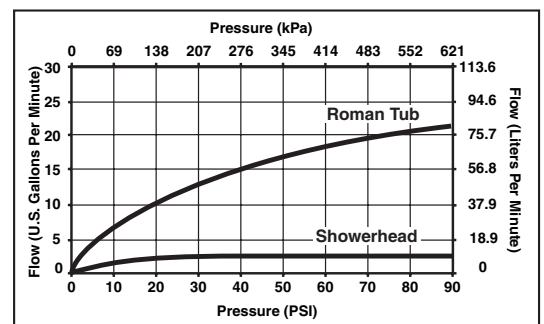

55 E. 111th Street, Indianapolis, IN 46280
395 Matheson Blvd. E., Mississauga, ON L4Z 2H2
© 2008 Masco Corporation of Indiana

Delta reserves the right (1) to make changes in specifications and materials, and (2) to change or discontinue models, both without notice or obligation. Dimensions are for reference only. See current full-line price book or www.specselect.com for finish options and product availability.

DSP-B-T2751 Rev. A