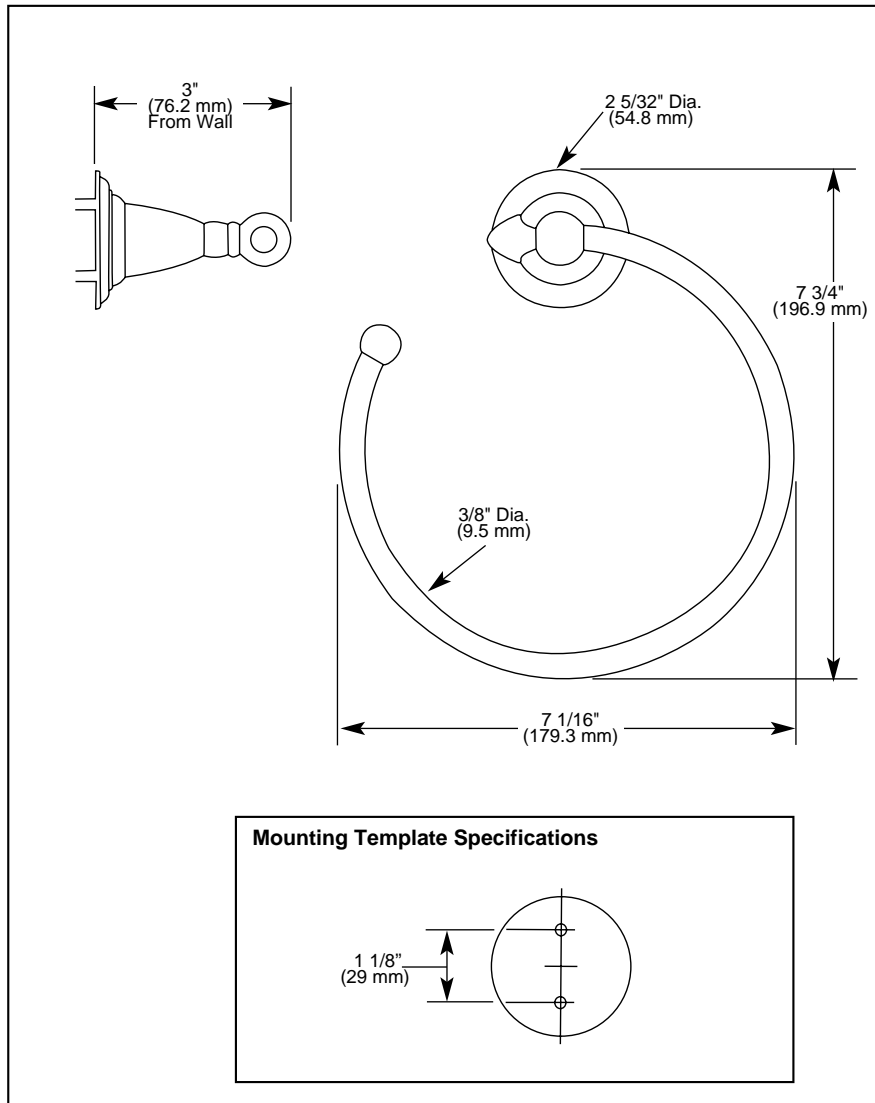

DELTA[®]

ACCESSORIES

- Victorian[®] Series
- Open Towel Ring

Submitted Model No.: _____

Specific Features: _____

STANDARD SPECIFICATIONS:

- Wood blocking is preferable behind all wall surfaces. If wood blocking is not available, the following fasteners are suggested: Tile/Masonry-Plastic or lead Anchors Plaster/drywall-Toggle bolts.
- Mounting hardware and mounting instructions included with product.