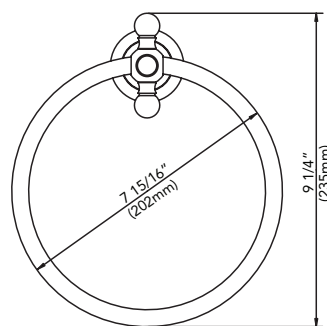

ACCESSORIES

ROBE HOOK

Product Codes:

- DELPSRHBN (brushed nickel)
- DELPSRHCP (polished chrome)
- DELPSRHORB (oil rubbed bronze)
- DELPSRHBB (brushed brass)
- DELPSRHPN (polished nickel)

TOWEL RING

Product Codes:

- DELPSTRBN (brushed nickel)
- DELPSTRCP (polished chrome)
- DELPSTRORB (oil rubbed bronze)
- DELPSTRBB (brushed brass)
- DELPSTRPN (polished nickel)

TISSUE HOLDER

Product Codes:

- DELPSTHBN (brushed nickel)
- DELPSTHCP (polished chrome)
- DELPSTHORB (oil rubbed bronze)
- DELPSTHBB (brushed brass)
- DELPSTHPN (polished nickel)

TOWEL RING