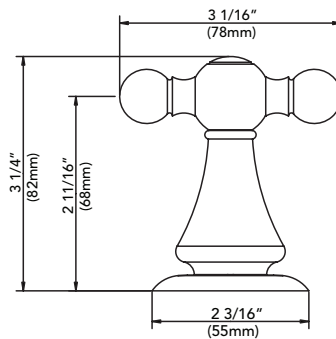

ACCESSORIES

ROBE HOOK

Product Codes:

- DELPSRHBN (brushed nickel)
- DELPSRHCP (polished chrome)
- DELPSRHORB (oil rubbed bronze)
- DELPSRHBB (brushed brass)
- DELPSRHPN (polished nickel)

TOWEL RING

Product Codes:

- DELPSTRBN (brushed nickel)
- DELPSTRCP (polished chrome)
- DELPSTRORB (oil rubbed bronze)
- DELPSTRBB (brushed brass)
- DELPSTRPN (polished nickel)

TISSUE HOLDER

Product Codes:

- DELPSTHBN (brushed nickel)
- DELPSTHCP (polished chrome)
- DELPSTHORB (oil rubbed bronze)
- DELPSTHBB (brushed brass)
- DELPSTHPN (polished nickel)

ROBE HOOK