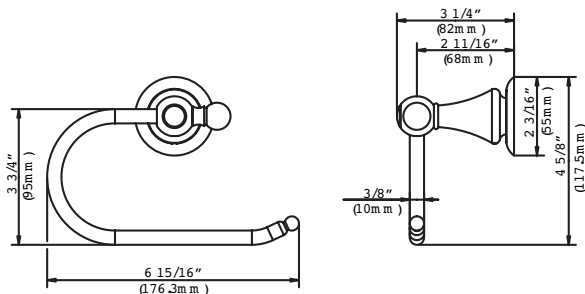

TISSUE HOLDER