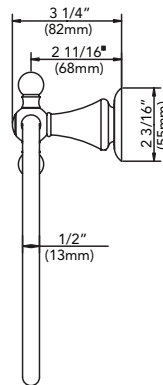

TOWEL RING

Product Codes:

- DELPSTRBN (brushed nickel)
- DELPSTRCP (polished chrome)
- DELPSTRORB (oil rubbed bronze)
- DELPSTRBB (brushed brass)
- DELPSTRPN (polished nickel)

TISSUE HOLDER

Product Codes:

- DELPSTHBN (brushed nickel)
- DELPSTHCP (polished chrome)
- DELPSTHORB (oil rubbed bronze)
- DELPSTHBB (brushed brass)
- DELPSTHPN (polished nickel)

ROBE HOOK

TOWEL RING

TISSUE HOLDER