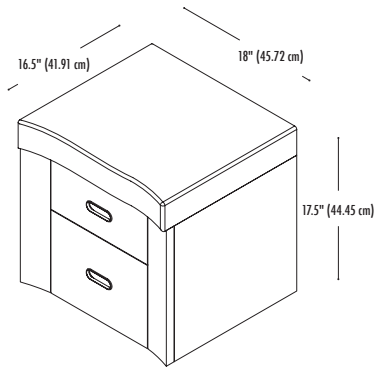

PRODUCT DESCRIPTION

PRODUCT MEASUREMENTS

- Width: 18 inches (45.72 cm)
- Depth: 16.5 inches (41.91 cm)
- Height: 17.5 inches (44.45 cm)

ROUGHING-IN DIMENSIONS