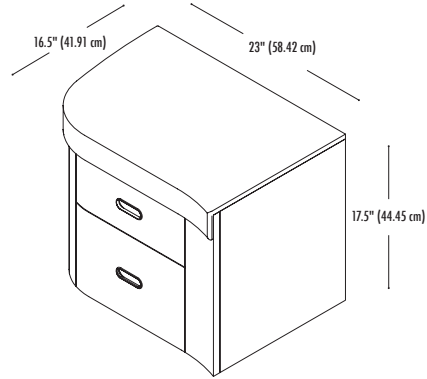

PRODUCT DESCRIPTION

PRODUCT MEASUREMENTS

- Width: 23 inches (58.42 cm)
- Depth: 16.5 inches (41.91 cm)
- Height: 17.5 inches (44.45 cm)

ROUGHING-IN DIMENSIONS