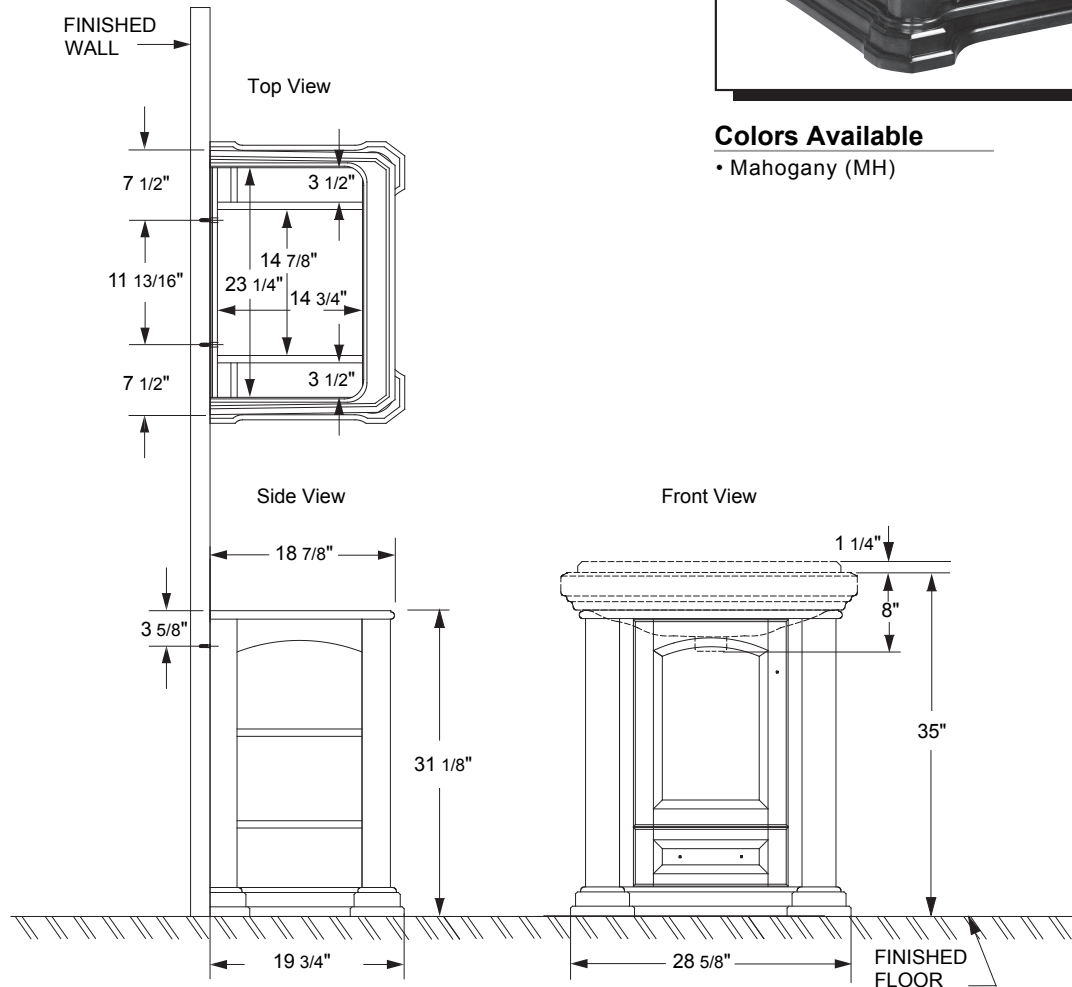

Colors Available

- Mahogany (MH)

Submittal Information:

Job Name: _____

Location: _____

Contractor: _____

Contact #: _____