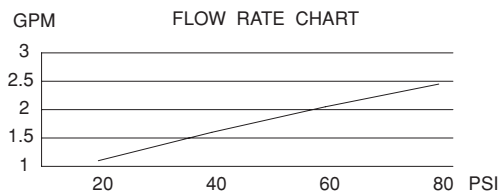

SINGLE HANDLE KITCHEN FAUCET WITH CONCEALED DECK

Description

- Single lever handle with 13 13/16" high spout
- Ceramic disc cartridge
- Concealed deck mount
- Matching brass vegetable spray

Flow & Valving

- See Chart

Standards

- ASME A112.18.1
- CSA B125
- NSF 61-9
- Listed IAPMO/UPC
- Energy policy act of 1992
- ADA Accessibility Guidelines for Buildings and Facilities - 4.27.4 Controls and Mechanisms

Available Colors & Finish

- Chrome
- Stainless Steel (SS)

Warranty

Danze faucets are covered by a manufacturer's limited "lifetime" warranty for manufacturing defects.

Specific Features: _____ Submitted Model No.: _____

SD404444/01-07.01