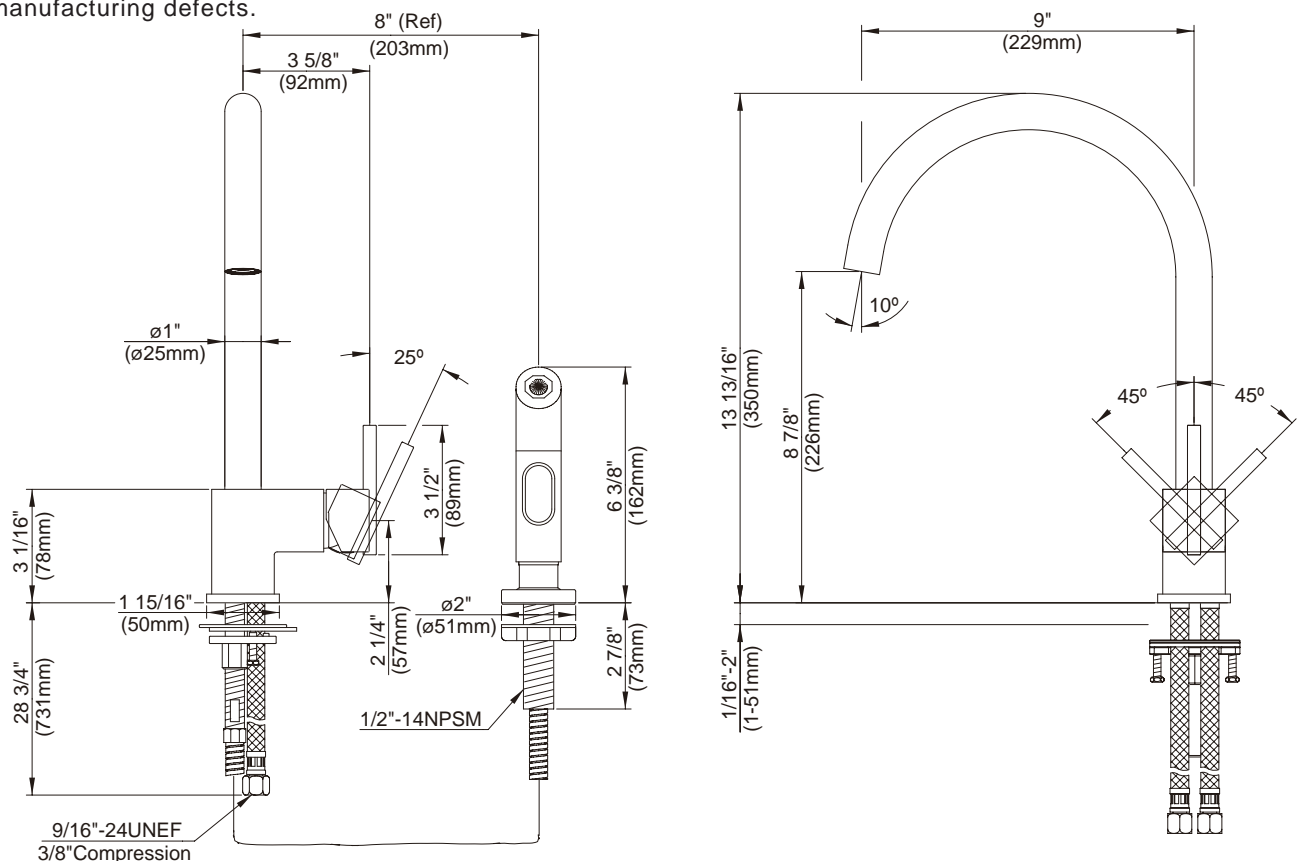

Warranty

Danze faucets are covered by a manufacturer's limited "lifetime" warranty for manufacturing defects.