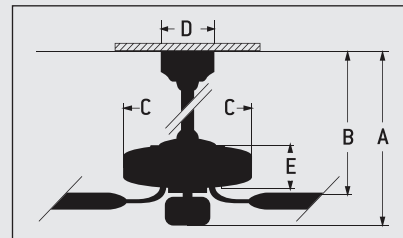

SPECS

- Blade Sweep Option.44", 52"
- Number of Blades5
- Blade Pitch12°
- Motor Size (MM)153 x 12
- AMPS (HI Speed)<1
- Watts (HI Speed)64
- Shipping Wt. (lbs.)18
- CU. FT. in Carton1.28
- Airflow*
(Cubic Feet Per Minute) 5,018
- Airflow Efficiency*
(CFM Per Watt) 77

CEILING DROP DIMENSIONS

- A: 2" DR - 10.75"
- A: 6" DR - 14.75"
- C: 11.5"
- E: 3.75"
- B: 2" DR - 9.0"
- B: 6" DR - 13.0"
- D: 5.125"
- DR = Downrod

"Compare: 36" to 48" ceiling fans have airflow efficiencies ranging from approximately 71 to 86 cubic feet per minute per watt at high speed."