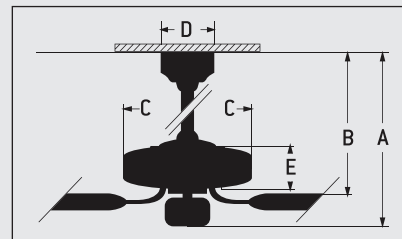

SPECS

- Blade Sweep Option.44", 52", 54" 56"
- Number of Blades5
- Blade Pitch14°
- Motor Size (MM)188 x 15
- AMPS (HI Speed)<1
- Watts (HI Speed)72
- Shipping Wt. (lbs.)23.37
- CU. FT. in Carton2
- Airflow*
(Cubic Feet Per Minute)5,656
- Airflow Efficiency*
(CFM Per Watt) 78

CEILING DROP DIMENSIONS

- A: 2" DR w/ LK - 18.75"
- A: 6" DR w/ LK - 22.0"
- A: 2" DR w/o LK - 12.5"
- A: 6" DR w/o LK - 15.75"
- D: 5.125"
- B: 2" DR - 9.75"
- B: 6" DR - 13.0"
- C: 12.5"
- E: 4.5"
- DR = Downrod