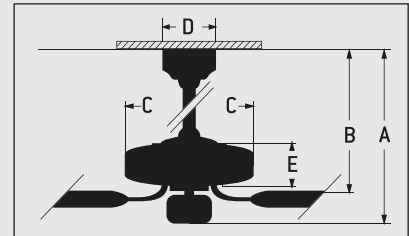

SPECS

- Blade Sweep Option.52"
- Number of Blades5
- Blade Pitch12°
- Motor Size (MM).153 x 15
- AMPS (HI Speed)<1
- Watts (HI Speed)61
- Shipping Wt. (lbs.)17
- CU. FT. in Carton1.92
- Airflow*
(Cubic Feet Per Minute) 5,159
- Airflow Efficiency*
(CFM Per Watt) 85

CEILING DROP DIMENSIONS

- A: 2" DR - 13.25"
- A: 6" DR - 17.25"
- C: 12.625"
- E: 3.5"
- B: 2" DR - 8.0"
- B: 6" DR - 12.0"
- D: 5.125"
- DR = Downrod

"Compare: 49" to 60" ceiling fans have airflow efficiencies ranging from approximately 51 to 176 cubic feet per minute per watt at high speed."