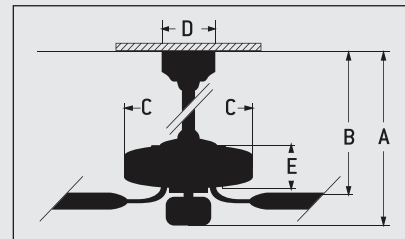

SPECS

- Blade Sweep Option.44", 52", 54", 56"
- Number of Blades5
- Blade Pitch16°
- Motor Size (MM)188 x 20
- AMPS (HI Speed)<1
- Watts (HI Speed)84
- Shipping Wt. (lbs.)22.8
- CU. FT. in Carton1.65
- Airflow*
(Cubic Feet Per Minute) 6,989
- Airflow Efficiency*
(CFM Per Watt) 83

CEILING DROP DIMENSIONS

- A: 2" DR – 10.5"
- A: 6" DR – 15.375"
- C: 11.5"
- E: 4.5"
- B: 2" DR – 9.5"
- B: 6" DR – 13.5"
- E: 5.125"
- DR = Downrod

"Compare: 36" to 48" ceiling fans have airflow efficiencies ranging from approximately 71 to 86 cubic feet per minute per watt at high speed."