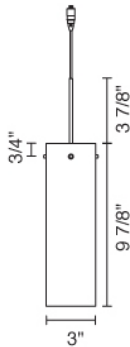

Job Name:

Contact:

Fixture Type:

Part Number:

CHROMA HOUSTON M

Description:

The Houston M is extruded aluminum, hand polished and plated featuring a contemporary square shape. The finishes offered include Bronze, Matte Chrome and Chrome. Custom colors and finishes can be requested to compliment any décor. The Chroma Houston M 10W LED pendant is a Uni-Light fixture with a standard 40° beam spread internal reflector that may be also specified with 20 or 60 degree options. Industry best color quality and consistency is achieved through the use of single source LED module with cold remote phosphor technology for +50K hours of life. Integral driver allows fixture to work on all Bruck tracks with standard 12VAC magnetic transformers using the appropriate adaptor. An MP version using any Bruck uni-plug canopy is also offered using a remote driver.

Part Numbers:

137200bz bronze

137200mc matte chrome

Technical Specs:

12V AC input, 50/60 Hz

700mA DC constant current output

15VA, 12W for 1(10 watt LED)

10w 3000K : 400 lm