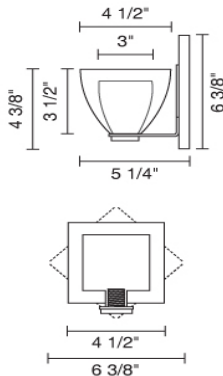

Technical Specs:

- 100-240V AC, 50/60Hz input
- 700mA DC constant current output
- 6VA, 3W for 1 (3 Watt LED)
- Warm White source of 150 lumens
- Suitable for dry locations only
- Mount to 3 1/2" - 4" round J-box